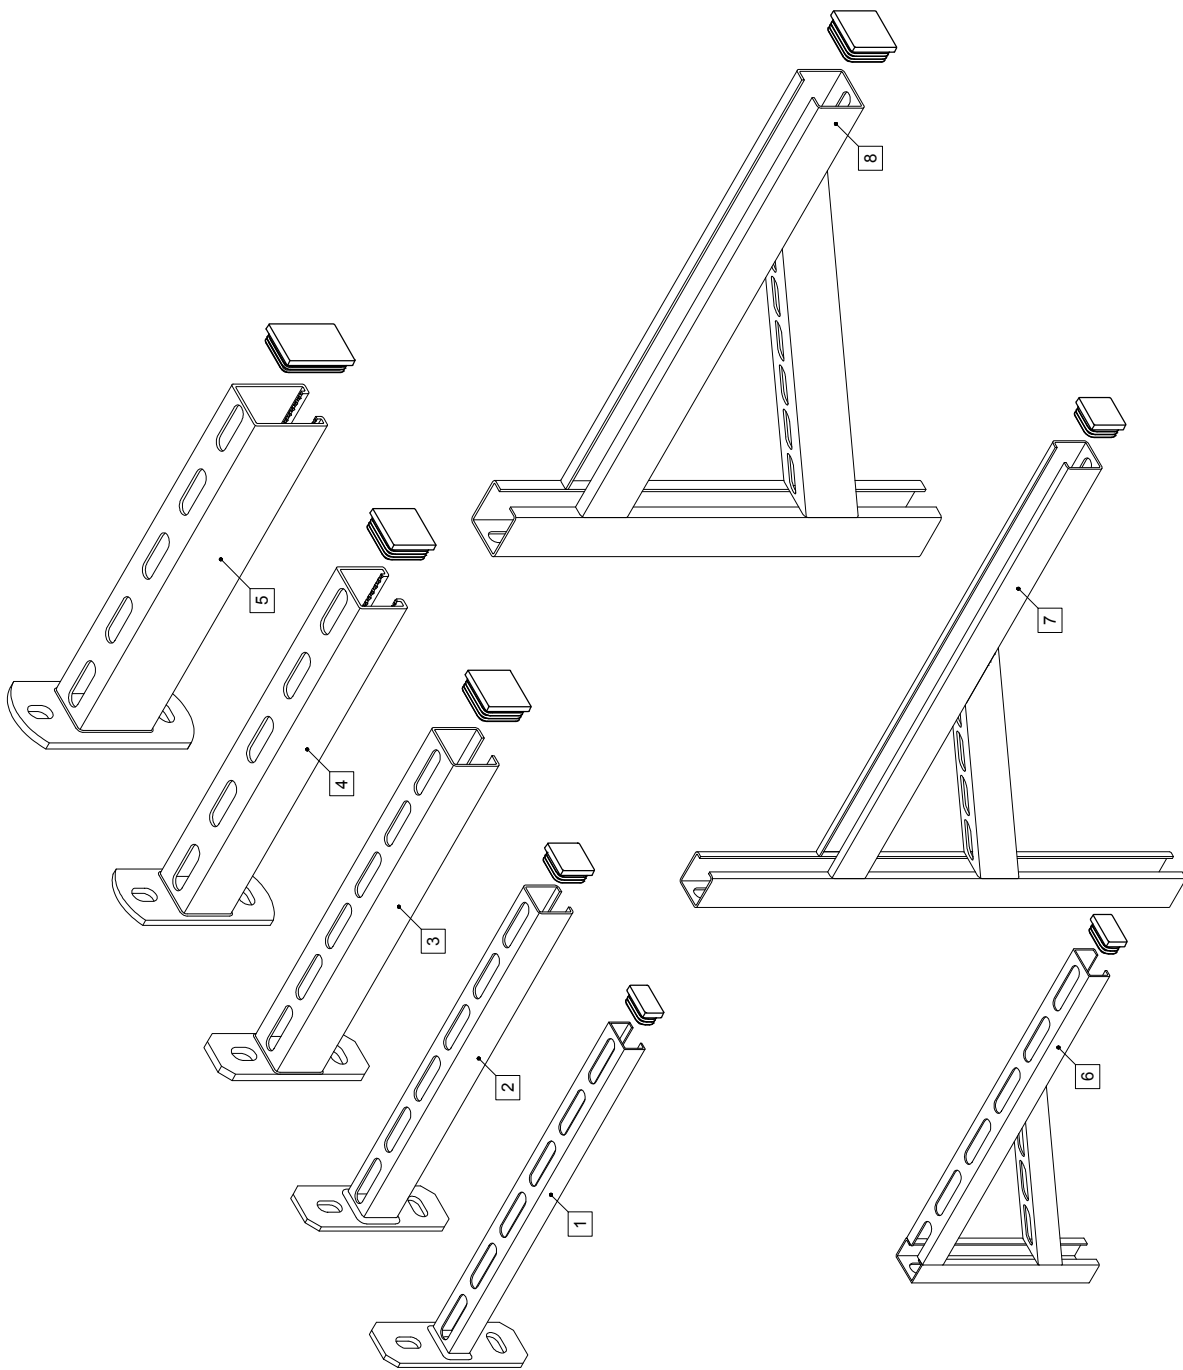

**KONZOLY A KONZOLY KLS/CANTILEVER ARMS AND CANTILEVER ARMS TYPE KLS**

**KONZOLA/CANTILEVER ARM**

- 1 KONZOLA/CANTILEVER ARM 27718x200mm 1,25  
KONZOLA/CANTILEVER ARM 27718x300mm 1,25  
KONZOLA/CANTILEVER ARM 27718x500mm 1,25  
KONZOLA/CANTILEVER ARM 27718x600mm 1,25
- 2 KONZOLA/CANTILEVER ARM 28300x200mm 1,75  
KONZOLA/CANTILEVER ARM 28300x300mm 1,75  
KONZOLA/CANTILEVER ARM 28300x400mm 1,75  
KONZOLA/CANTILEVER ARM 28300x500mm 1,75  
KONZOLA/CANTILEVER ARM 28300x600mm 1,75  
KONZOLA/CANTILEVER ARM 28300x750mm 1,75  
KONZOLA/CANTILEVER ARM 28300x900mm 1,75  
KONZOLA/CANTILEVER ARM 28300x1000mm 1,75
- 3 KONZOLA/CANTILEVER ARM 3840x200mm 2,0  
KONZOLA/CANTILEVER ARM 3840x300mm 2,0  
KONZOLA/CANTILEVER ARM 3840x400mm 2,0  
KONZOLA/CANTILEVER ARM 3840x500mm 2,0  
KONZOLA/CANTILEVER ARM 3840x600mm 2,0  
KONZOLA/CANTILEVER ARM 3840x700mm 2,0  
KONZOLA/CANTILEVER ARM 3840x750mm 2,0  
KONZOLA/CANTILEVER ARM 3840x800mm 2,0  
KONZOLA/CANTILEVER ARM 3840x900mm 2,0  
KONZOLA/CANTILEVER ARM 3840x950mm 2,0  
KONZOLA/CANTILEVER ARM 3840x1200mm 2,0  
KONZOLA/CANTILEVER ARM 3840x1400mm 2,0
- 4 KONZOLA ST/CANTILEVER ARM ST 4141x200mm 2,5  
KONZOLA ST/CANTILEVER ARM ST 4141x300mm 2,5  
KONZOLA ST/CANTILEVER ARM ST 4141x450mm 2,5  
KONZOLA ST/CANTILEVER ARM ST 4141x500mm 2,5  
KONZOLA ST/CANTILEVER ARM ST 4141x600mm 2,5  
KONZOLA ST/CANTILEVER ARM ST 4141x750mm 2,5  
KONZOLA ST/CANTILEVER ARM ST 4141x800mm 2,5  
KONZOLA ST/CANTILEVER ARM ST 4141x900mm 2,5  
KONZOLA ST/CANTILEVER ARM ST 4141x1000mm 2,5  
KONZOLA ST/CANTILEVER ARM STT 4141x1500mm 2,5
- 5 KONZOLA ST/CANTILEVER ARM ST 4162x300mm 2,5  
KONZOLA ST/CANTILEVER ARM ST 4162x400mm 2,5  
KONZOLA ST/CANTILEVER ARM ST 4162x450mm 2,5  
KONZOLA ST/CANTILEVER ARM ST 4162x500mm 2,5  
KONZOLA ST/CANTILEVER ARM ST 4162x600mm 2,5  
KONZOLA ST/CANTILEVER ARM ST 4162x750mm 2,5  
KONZOLA ST/CANTILEVER ARM ST 4162x800mm 2,5  
KONZOLA ST/CANTILEVER ARM ST 4162x900mm 2,5  
KONZOLA ST/CANTILEVER ARM ST 4162x1000mm 2,5  
KONZOLA ST/CANTILEVER ARM ST 4162x1100mm 2,5  
KONZOLA ST/CANTILEVER ARM ST 4162x1500mm 2,5
- 6 **KONZOLA KLS/CANTILEVER ARM TYPE KLS**  
KONZOLA KLS/CANTILEVER ARM TYPE KLS 27x18x300mm
- 7 KONZOLA KLS/CANTILEVER ARM TYPE KLS 28x30x400mm  
KONZOLA KLS/CANTILEVER ARM TYPE KLS 28x30x600mm
- 8 KONZOLA KLS/CANTILEVER ARM TYPE KLS 38x40x400mm  
KONZOLA KLS/CANTILEVER ARM TYPE KLS 38x40x600mm  
KONZOLA KLS/CANTILEVER ARM TYPE KLS 38x40x700mm